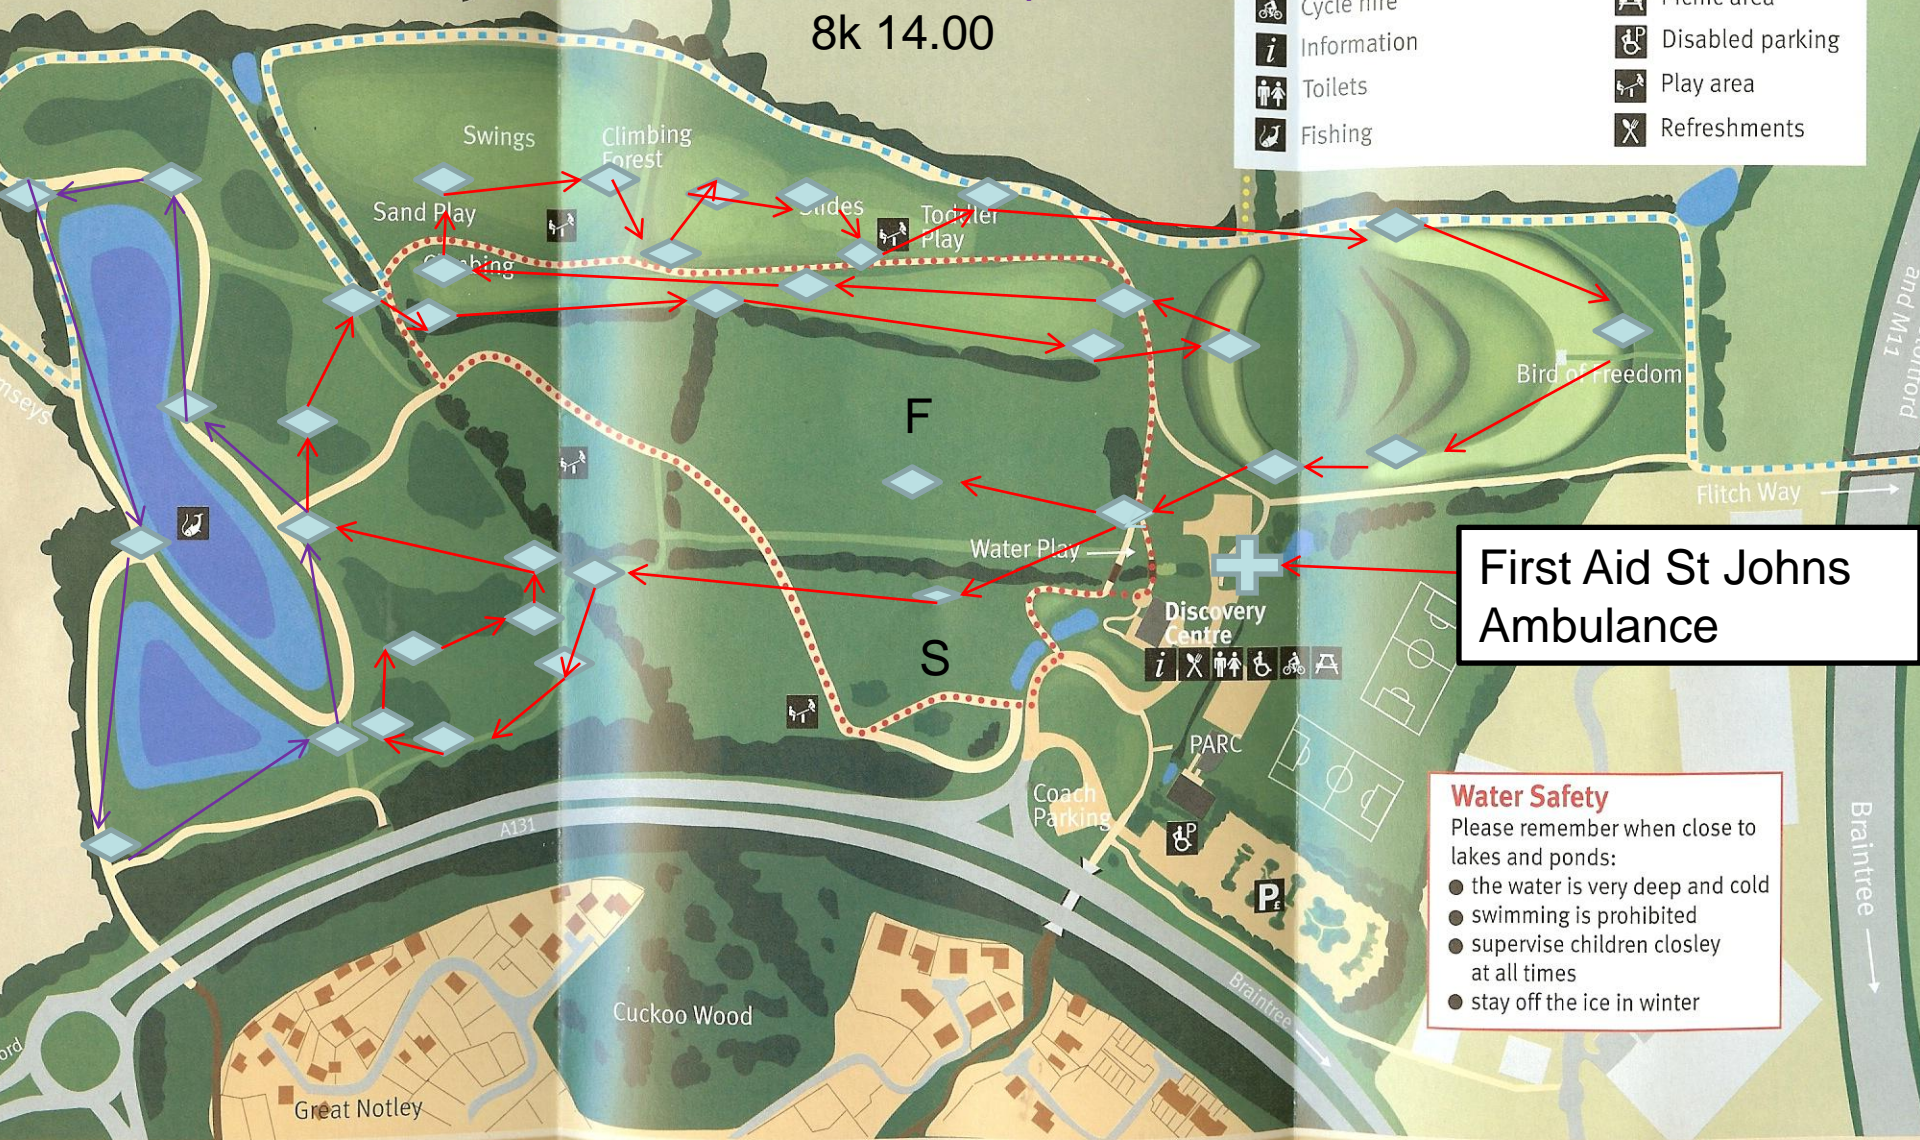

Great Notley Country Park

Mid Essex League
2 x Large 3k Laps
2 x Small 1k Laps
on First Lap
8k 14.00

Key

- Horse & Cycle route - - - - - 1.8km (1.1 miles)
 - Public footpath - - - - -
 - Play trail - - - - - 1.2km (0.7 miles)
 - Footpath - - - - -
- | | |
|----------------------------------|------------------|
| P Pay and display parking | Disabled toilets |
| Cycle hire | Picnic area |
| Information | Disabled parking |
| Toilets | Play area |
| Fishing | Refreshments |

First Aid St Johns Ambulance

Water Safety
Please remember when close to lakes and ponds:

- the water is very deep and cold
- swimming is prohibited
- supervise children closely at all times
- stay off the ice in winter